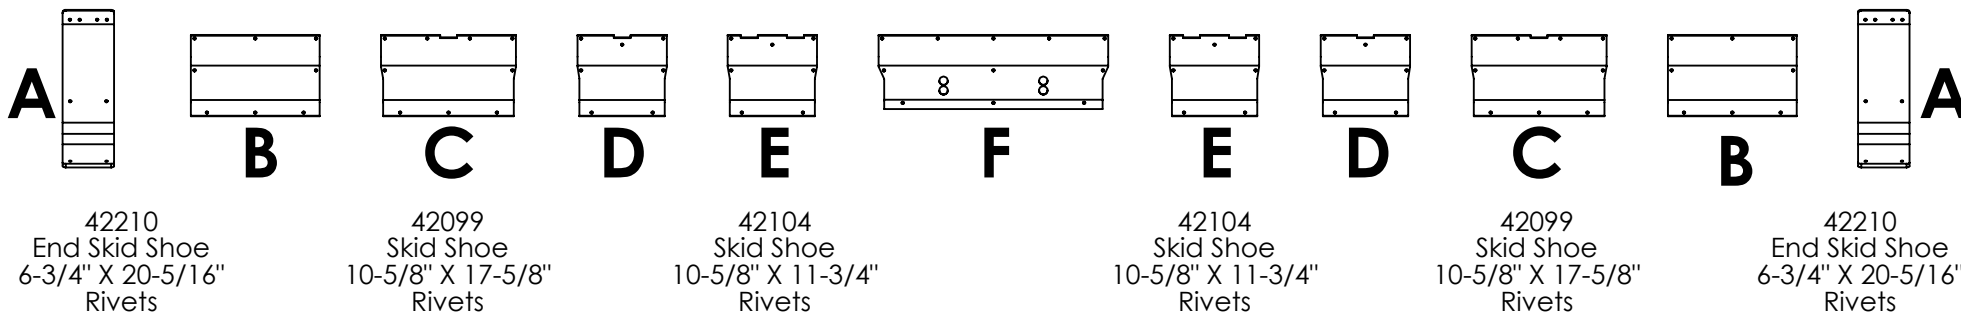

## GLEANER/MASSEY 9250 DRAPER HEAD LOW PROFILE (AFTER SN#FHD01101)

Complete Sets			Skid Quantity Reference						Rivets per Kit
			A	B	C	D	E	F	
25ft	Silver	83576	2	2	6	6	2	2	160
30ft	Silver	83577	2	2	8	8	2	2	190
35ft	Silver	83578	2	2	10	10	2	2	224
40ft	Silver	83579	2	2	12	12	2	2	256

42103  
Skid Shoe  
10-5/8" X 16-3/4"  
Rivets

42100  
Skid Shoe  
10-5/8" X 11-5/8"  
Rivets

42101  
Skid Shoe  
9-3/4" X 29-15/16"  
Rivets

42100  
Skid Shoe  
10-5/8" X 11-5/8"  
Rivets

42103  
Skid Shoe  
10-5/8" X 16-3/4"  
Rivets