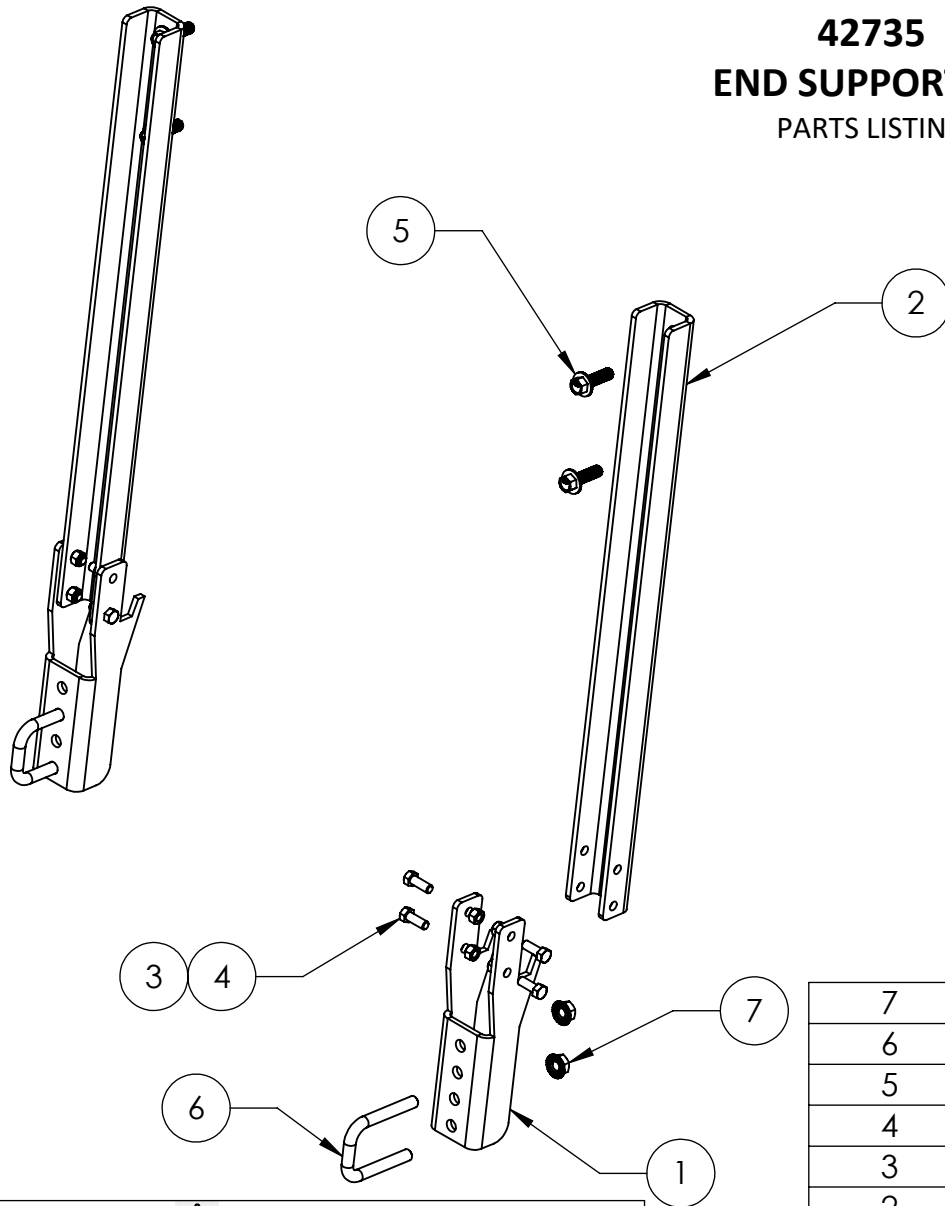

42735
END SUPPORT KIT
 PARTS LISTING

7	00730	NUT, 1/2"-13 HEX FLANGE	4
6	00986	U-BOLT 1/2"-13 X 2"	2
5	01086	BOLT, M12X1.75X40MM 8.8	4
4	00104	BOLT, 3/8"-16 X 1" HEX	8
3	00211	NUT, 3/8"-16 TOP LOCK	8
2	23175	BRKT, MOUNT, END SUPPORT	2
1	23176	BRKT, LOWER MNT, END SUPPORT	2
ITEM NO.	PART NUMBER	DESCRIPTION	QTY.